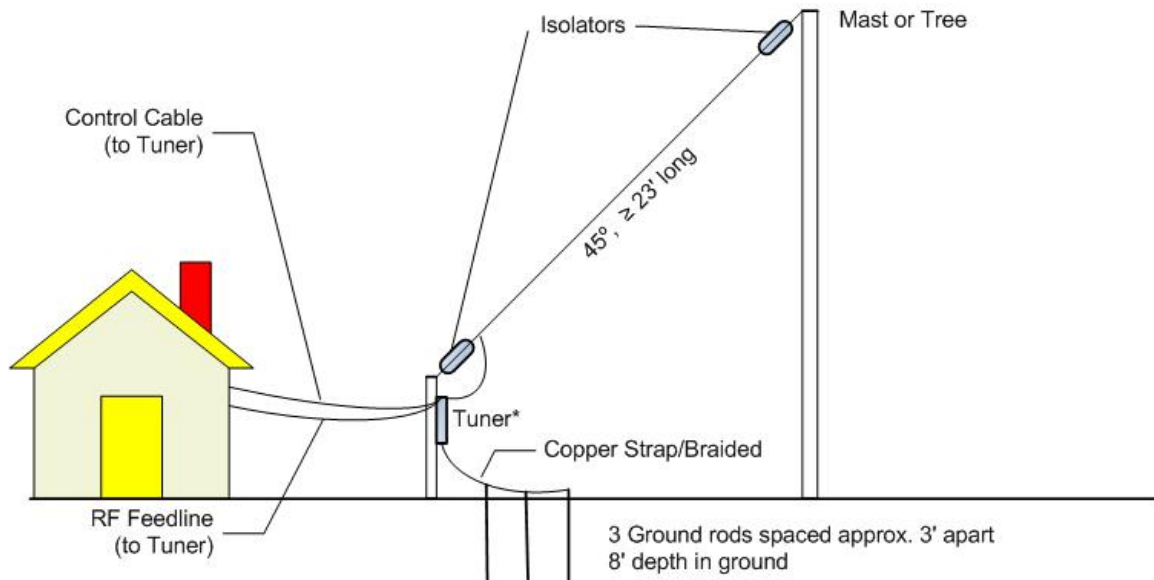

End-Fed Zepp Antenna Configuration

*Keep the distance from the Tuner to Gnd as short as practicable.

Tuner Connections